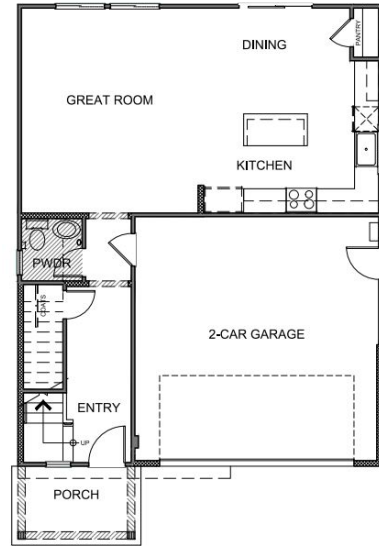

# SPARROW

**1,811 SQ. FT. | 4 BED 2.5 BATH 2 STORY 2 CAR**  
2958 PIN OAK LANE, CHICO, CA 95928

**A - Farmhouse**

**B - Craftsman**

**C - Mission**

**(530) 564-1977 | SPARROW@DRHORTON.COM**

D.R. Horton is an Equal Housing Opportunity Builder. Drawings, renderings, square footages, floor plans, and sizes are approximate and for illustration purposes only and will vary from the homes as built. See sales agent for complete details. D.R. Horton CA2, Inc.: CA DRE License #01239752; Contractor's License #750190.