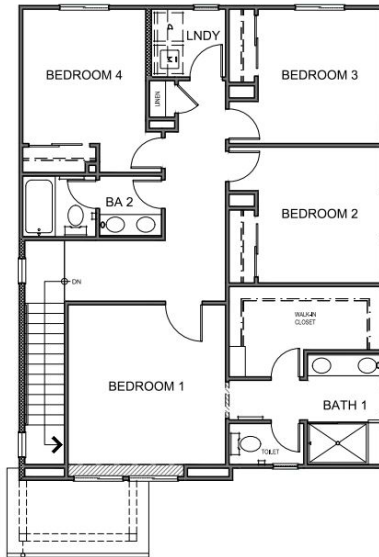

# SPARROW

**1,811 SQ. FT. | 4 BED 2.5 BATH 2 STORY 2 CAR**  
2958 PIN OAK LANE, CHICO, CA 95928

**A - Farmhouse**

**B - Craftsman**

**C - Mission**

**(530) 564-1977 | SPARROW@DRHORTON.COM**

D.R. Horton is an Equal Housing Opportunity Builder. Drawings, renderings, square footages, floor plans, and sizes are approximate and for illustration purposes only and will vary from the homes as built. See sales agent for complete details. D.R. Horton CA2, Inc.: CA DRE License #01239752; Contractor's License #750190.