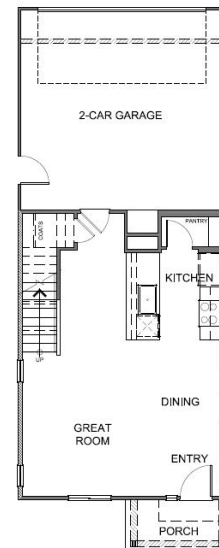

BALBOA II

1,387 SQ. FT. | 3 BED 2 BATH 2 STORY 2 CAR

5744 MOLINO CIRCLE, ROSEVILLE, CA 95648 | DRHORTON.COM/SACRAMENTO

A - Farmhouse

B - Craftsman

C - Prairie

D - Mission

D.R. Horton is an Equal Housing Opportunity Builder. Drawings, renderings, square footages, floor plans, and sizes are approximate and for illustration purposes only and will vary from the homes as built. See sales agent for complete details. D.R. Horton CA2, Inc.: CA DRE License #01239752; Contractor's License #750190.