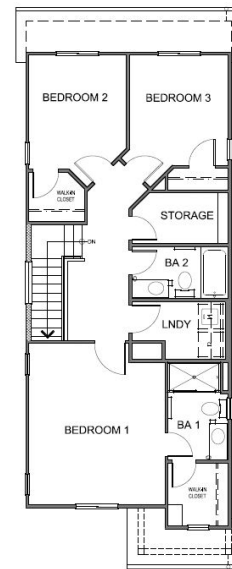

BALBOA II

1,387 SQ. FT. | 3 BED 2 BATH 2 STORY 2 CAR

5744 MOLINO CIRCLE, ROSEVILLE, CA 95648 | DRHORTON.COM/SACRAMENTO

A - Farmhouse

B - Craftsman

C - Prairie

D - Mission

D.R. Horton is an Equal Housing Opportunity Builder. Drawings, renderings, square footages, floor plans, and sizes are approximate and for illustration purposes only and will vary from the homes as built. See sales agent for complete details. D.R. Horton CA2, Inc.: CA DRE License #01239752; Contractor's License #750190.