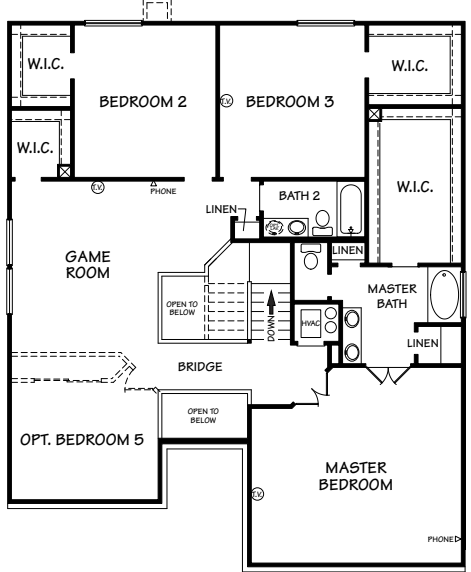

- Maple Cabinets
- GE Built-in double oven appliances
- 2" Faux wood blinds
- Ceramic tile in all wet areas
- Full sod, privacy fence
- Covered back patio
- Bull nose corners

Large formal dining room

Open game room area

Master suite with walk-in closet

Price: \$209,145

The Kiawa Floorplan

FIRST FLOOR

- Upstairs game room
- Formal dining area
- Breakfast area
- Kitchen island
- Pantry/utility room
- Large master suite
- Walk-in closets
- Attached garage

SECOND FLOOR

Visit Bridgewood Estates to view this home today!

Call Pat, Ben or Gloria for more information
(254) 634-5258