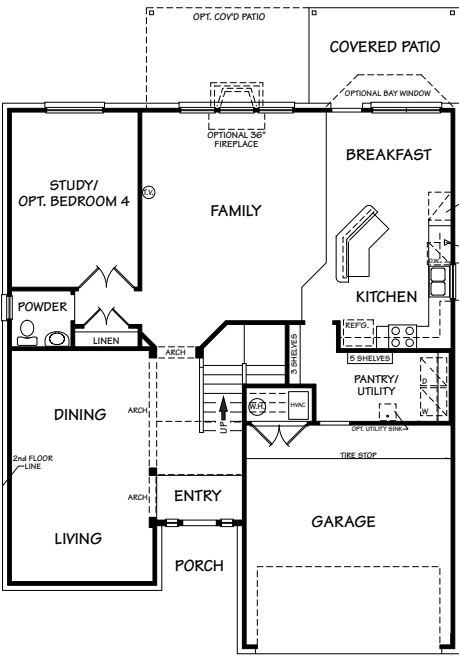

Bridgewood Estates Featured Home of the Month

5101 Willamette Lane, Killeen, TX, 76549

APPROX 3,122 SQ.FT. • 5 BR • 3 BA • 2 LR • 2DR • GAME ROOM • ATTACHED GARAGE

Spacious kitchen with double oven

Private backyard

- Maple Cabinets
- GE Built-in double oven appliances
- 2" Faux wood blinds
- Ceramic tile in all wet areas
- Full sod, privacy fence
- Covered back patio
- Bull nose corners

Large formal dining room

Open game room area

Master suite with walk-in closet

Price: \$209,145

The Kiawa Floorplan

FIRST FLOOR

- Upstairs game room
- Formal dining area
- Breakfast area
- Kitchen island
- Pantry/utility room
- Large master suite
- Walk-in closets
- Attached garage