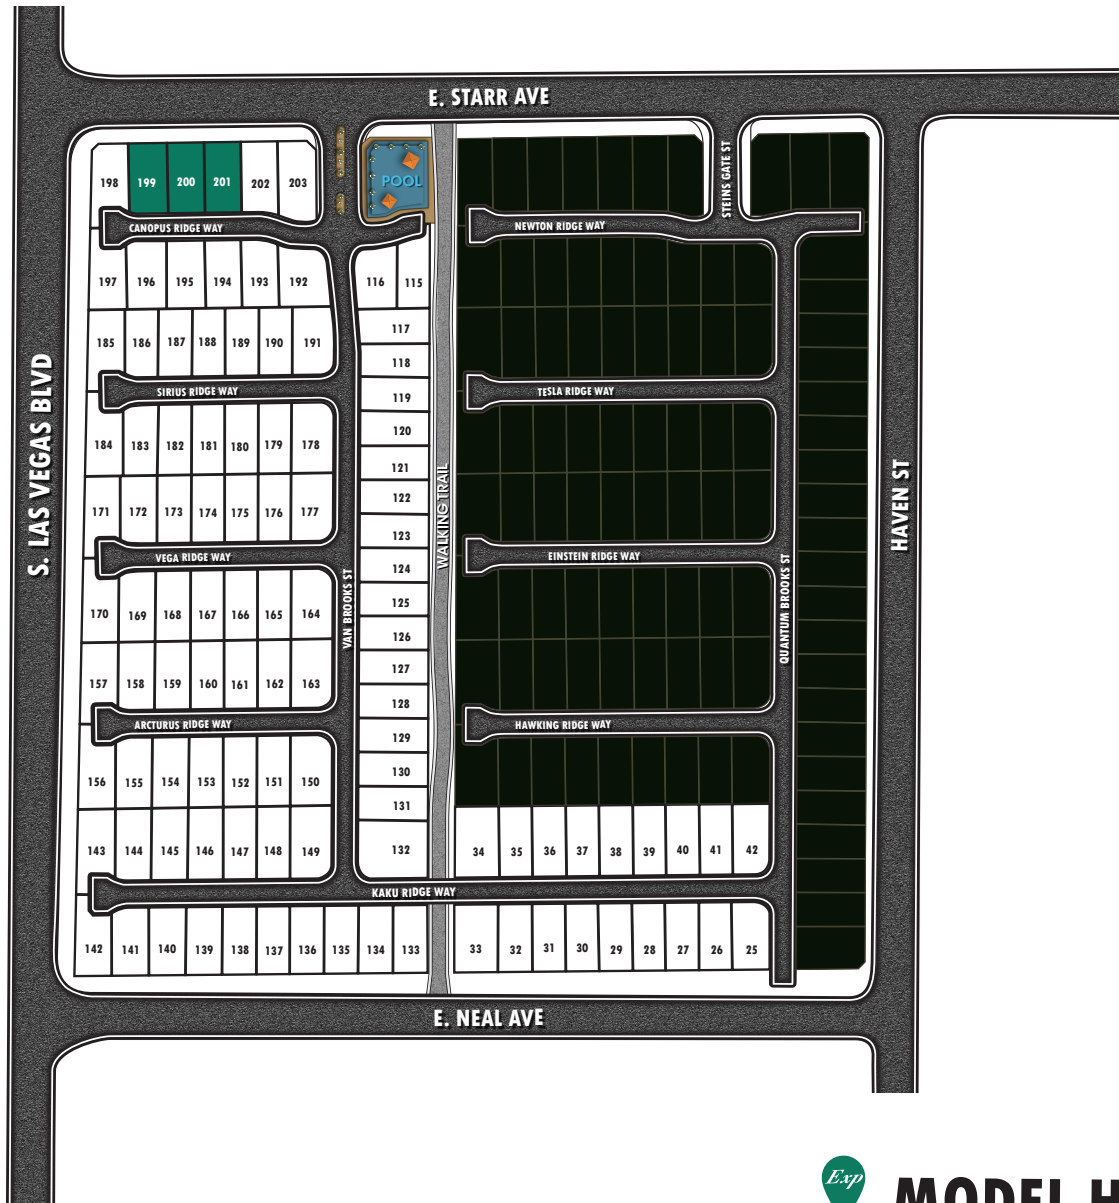

ADHARA FALLS

D·R·HORTON
America's Builder

AN *Express* SERIES NEIGHBORHOOD

MODEL HOME

DRHORTON.COM/LASVEGAS

Map is an artist's conception only and is not intended to be an actual depiction of the homes, lots, community amenities or landscaping. Map is not to scale. Lots vary in shape and size.